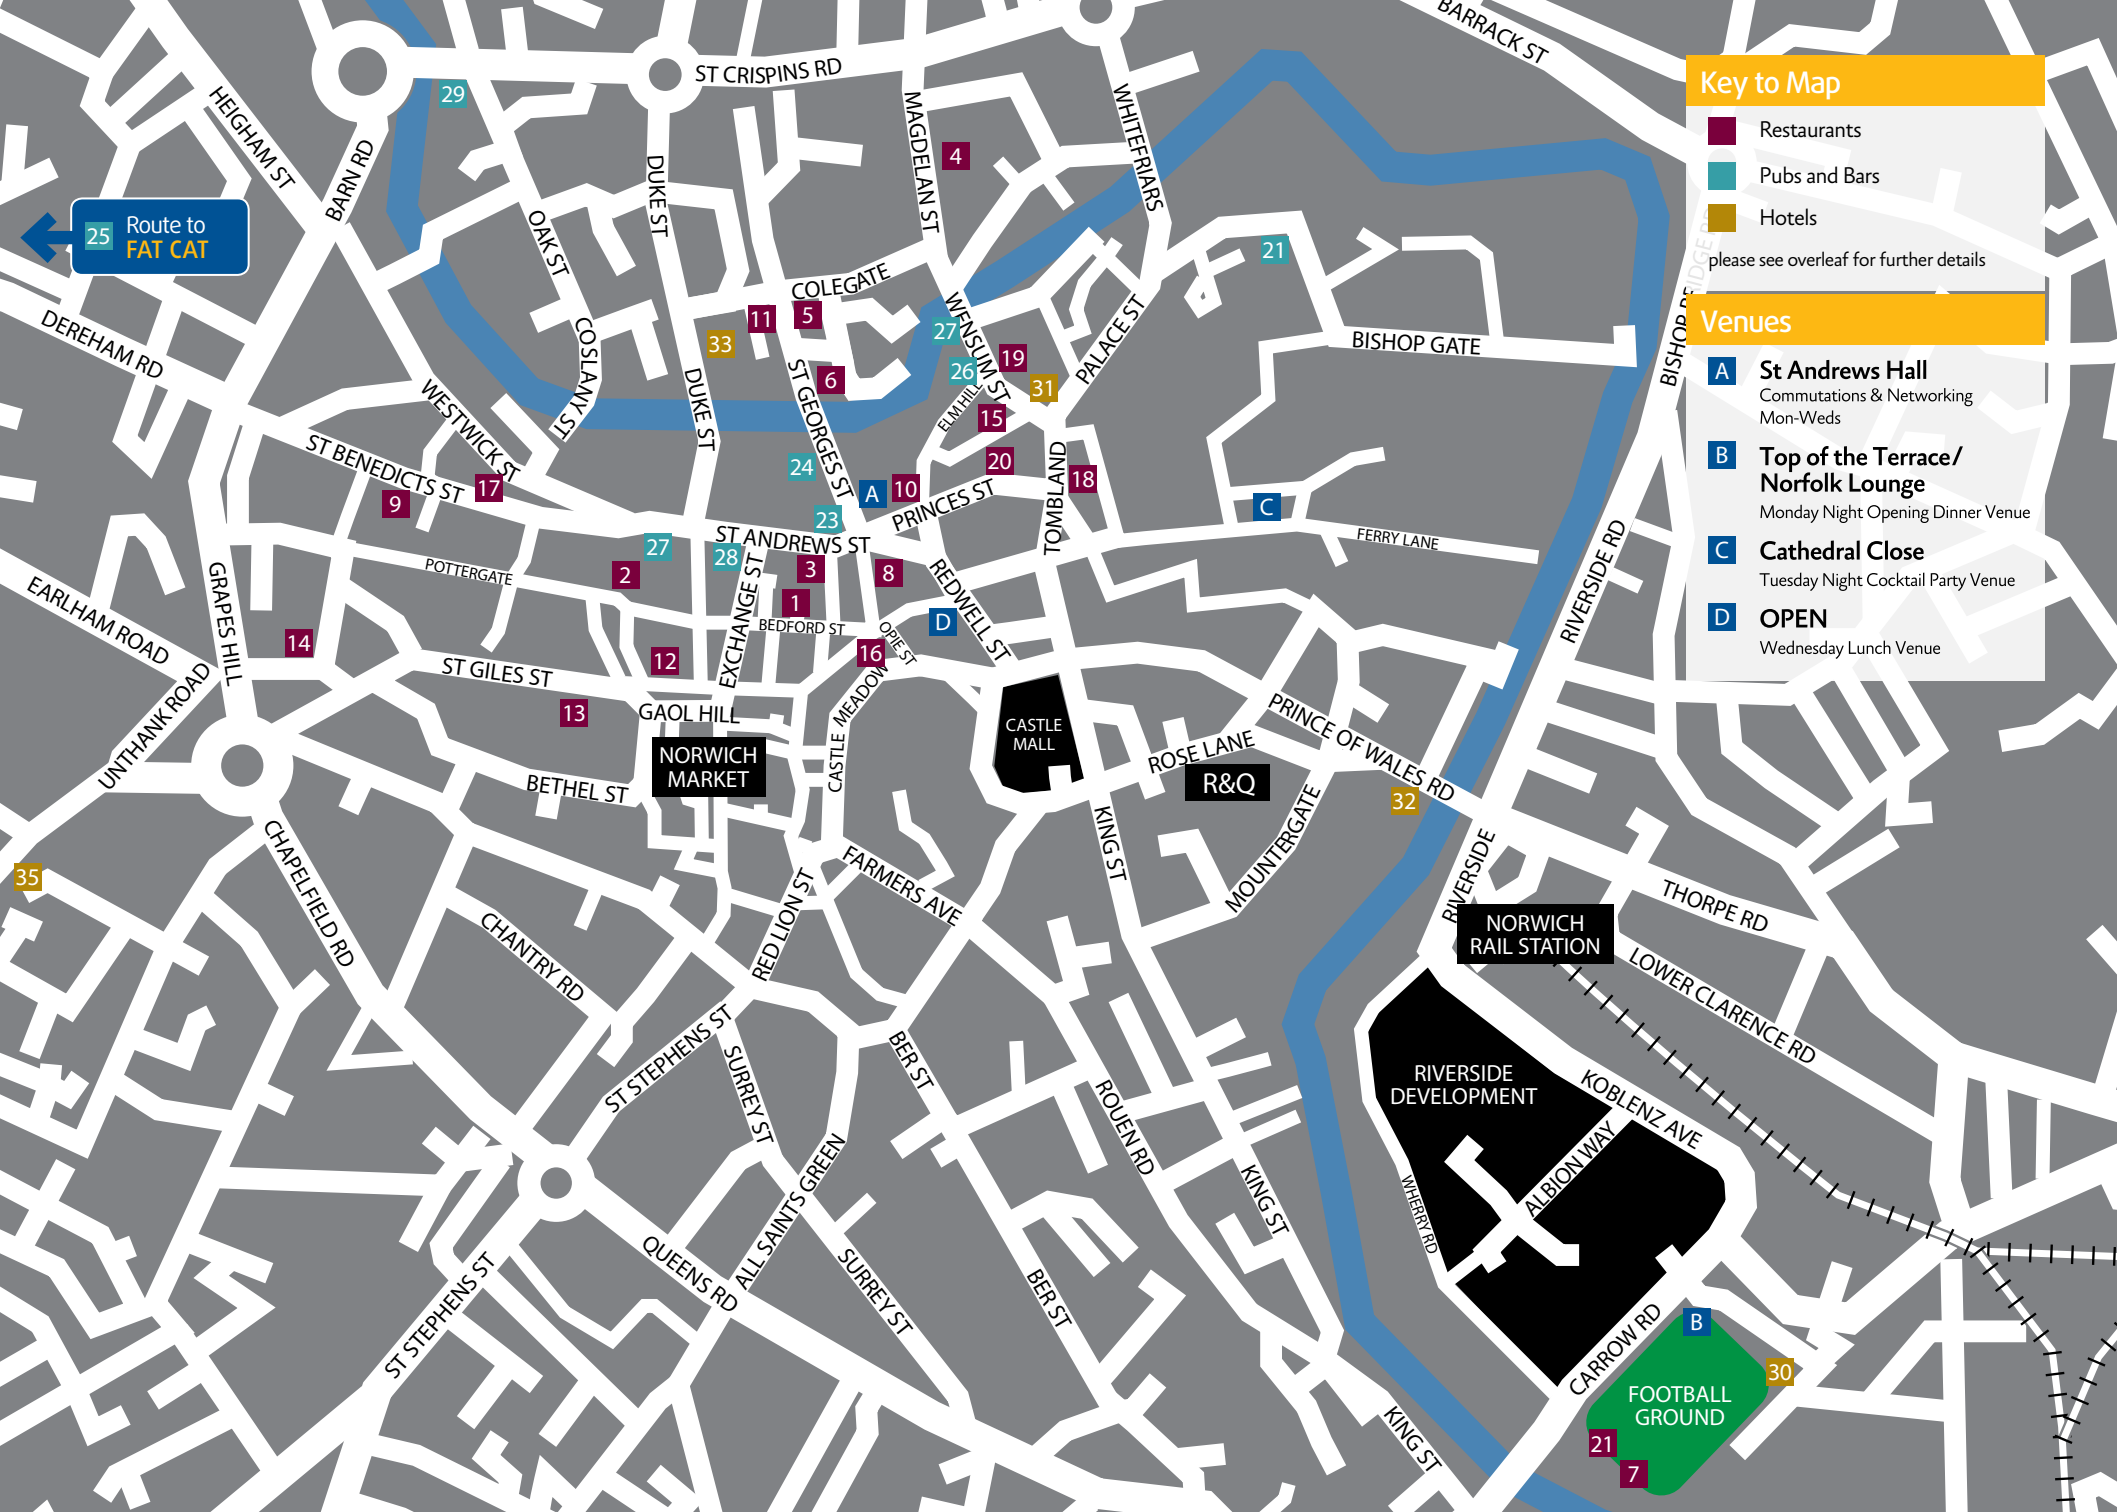

25 Route to FAT CAT

Key to Map

1. Restaurants
   - Pubs and Bars
   - Hotels
2. please see overleaf for further details

Venues

- **A** **St Andrews Hall**
  Commutations & Networking
  Mon-Weds
- **B** **Top of the Terrace/
  Norfolk Lounge**
  Monday Night Opening Dinner Venue
- **C** **Cathedral Close**
  Tuesday Night Cocktail Party Venue
- **D** **OPEN**
  Wednesday Lunch Venue

NORWICH MARKET

CASTLE MALL

R&Q

NORWICH RAIL STATION

RIVERSIDE DEVELOPMENT

FOOTBALL GROUND